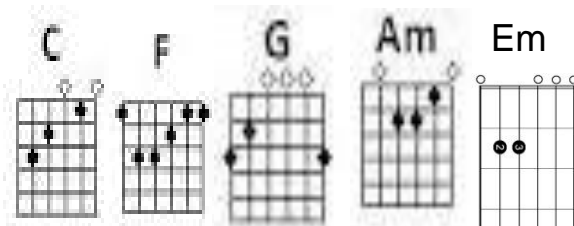

Let Her Go - Passenger

Ukulele Chords :

Guitar Chords:

Intro:

C (single strum – wait for singers)

Chorus

Well you only need the light when it s burning low
Only miss the sun when it s starts to snow
Only know you love her when you let her go
Only know you've been high when you're feeling low
Only hate the road when you re missin home
Only know you love her when you've let her go
G And you let her go, (Ooooo ooooo ooooo)

Verse 1

Staring at the bottom of your glass, hoping one day you will make a dream last
The dreams come slow and goes so fast
You see her when you close your eyes, maybe one day you will understand why
Everything you touch surely dies

Chorus

Verse 2

| Am | F | G | Em
Staring at the ceiling in the dark, same old empty feeling in your heart
| Am | F | G | G
Love comes slow and it goes so fast,
| Am | F | G | Em
Well you see her when you fall asleep, but to never to touch and never to keep,
| Am | F | G | G
Because you loved her too much and you dive too deep

Chorus

Bridge

| Am | F | G | G |
And you let her go, Ooooo ooooo oooooo
| Am | F | G | Em | Am | F | G |
And you let her go,

Chorus (loud)

Last Chorus (single strums / quiet)

| F | C
Well you only need the light when it s burning low
| G | Am
Only miss the sun when it s starts to snow
| F | C | G | G
Only know you love her when you let her go
| F | C
Only know you've been high when you're feeling low
| G | Am
Only hate the road when you re missin home
| F | C | G |
Only know you love her when you've let her go
G | Am
And you let her go