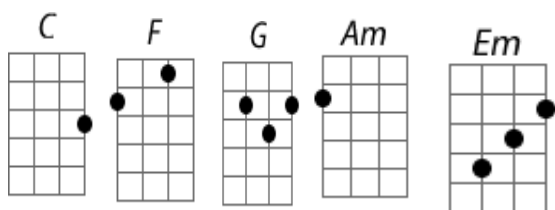

Let Her Go - Passenger

Ukulele Chords :

Guitar Chords:

Intro:

C (single strum – wait for singers)

Chorus

Well you only need the light when it s burning low
Only miss the sun when it s starts to snow
Only know you love her when you let her go
Only know you've been high when you're feeling low
Only hate the road when you re missin home
Only know you love her when you've let her go
G And you let her go, (Ooooo ooooo ooooo)

Verse 1

Staring at the bottom of your glass, hoping one day you will make a dream last
The dreams come slow and goes so fast
You see her when you close your eyes, maybe one day you will understand why
Everything you touch surely dies

Chorus

Verse 2

| Am | F | G | Em
Staring at the ceiling in the dark, same old empty feeling in your heart
| Am | F | G | G
Love comes slow and it goes so fast,
| Am | F | G | Em
Well you see her when you fall asleep, but to never to touch and never to keep,
| Am | F | G | G
Because you loved her too much and you dive too deep

Chorus

Bridge

| Am | F | G | G |
And you let her go, Ooooo ooooo oooooo
| Am | F | G | Em | Am | F | G |
And you let her go,

Chorus (loud)

Last Chorus (single strums / quiet)

| F | C
Well you only need the light when it s burning low
| G | Am
Only miss the sun when it s starts to snow
| F | C | G | G
Only know you love her when you let her go
| F | C
Only know you've been high when you're feeling low
| G | Am
Only hate the road when you re missin home
| F | C | G |
Only know you love her when you've let her go
G | Am
And you let her go