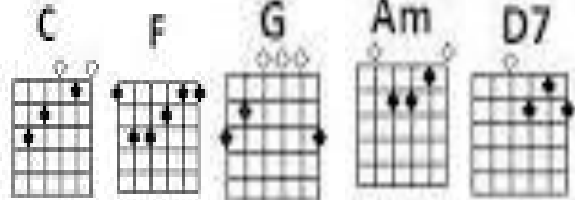

Ukulele Chords :**Guitar Chords:**

Intro: | C | D7 | F | Am |

Verse1

| C | D7 | F | C |
 Ooh I need your love babe, guess you know it's true.
 | C | D7 | F | C |
 Hope you need my love babe, just like I need you.

Chorus

| Am | F | Am | D7 |
 Hold me, love me, hold me, love me.
 | C | D7 | F | C |
 I ain't got nothin' but love babe, eight days a week.

Verse 2

| C | D7 | F | C |
 Love you ev'ry day girl, always on my mind.
 | C | D7 | F | C |
 One thing I can say girl, love you all the time.

Verse 3

| C | | D7 | | F | | C |

Ooh I need your love babe, guess you know it's true.

| C | | D7 | | F | | C |

Hope you need my love babe, just like I need you.

Chorus

| Am | | F | | Am | | D7 |

Hold me, love me, hold me, love me.

Verse 2

| C | | D7 | | F | | C |

Love you ev'ry day girl, always on my mind.

| C | | D7 | | F | | C |

One thing I can say girl, love you all the time.

Chorus

| Am | | F | | Am | | D7 |

Hold me, love me, hold me, love me.