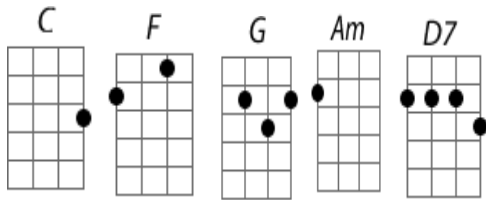

Ukulele Chords :**Guitar Chords:**

Intro: | C | D7 | F | Am |

Verse1

| C | D7 | F | C |
 Ooh I need your love babe, guess you know it's true.
 | C | D7 | F | C |
 Hope you need my love babe, just like I need you.

Chorus

| Am | F | Am | D7 |
 Hold me, love me, hold me, love me.
 | C | D7 | F | C |
 I ain't got nothin' but love babe, eight days a week.

Verse 2

| C | D7 | F | C |
 Love you ev'ry day girl, always on my mind.
 | C | D7 | F | C |
 One thing I can say girl, love you all the time.

Verse 3

| C | | D7 | | F | | C |

Ooh I need your love babe, guess you know it's true.

| C | | D7 | | F | | C |

Hope you need my love babe, just like I need you.

Chorus

| Am | | F | | Am | | D7 |

Hold me, love me, hold me, love me.

Verse 2

| C | | D7 | | F | | C |

Love you ev'ry day girl, always on my mind.

| C | | D7 | | F | | C |

One thing I can say girl, love you all the time.

Chorus

| Am | | F | | Am | | D7 |

Hold me, love me, hold me, love me.