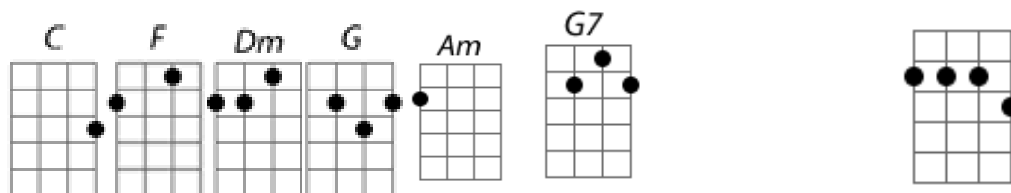

Imagine – John Lennon 4/4

Chords in this song:

Ukulele:

New Chord:- E7 – Barre on 4th Fret

Guitar:

Intro

| C | F | 3x

Verse 1

| C | F | C | F |

Imagine there's no heaven, it's easy if you try

| C | F | C | F |

No hell below us, above us only sky

| F | Am | Dm | G | G7 |

Imagine all the people living for today, ah-ha

Imagine – John Lennon 4/4