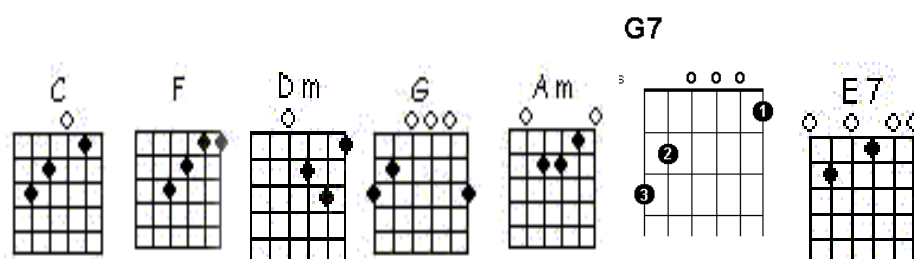

Imagine – John Lennon 4/4

Chords in this song:

Ukulele:

New Chord:- E7 – Barre on 4th Fret

Guitar:

Intro

| C | F | 3x

Verse 1

| C | F | C | F |

Imagine there's no heaven, it's easy if you try

| C | F | C | F |

No hell below us, above us only sky

| F | Am | Dm | G | G7 |

Imagine all the people living for today, ah-ha

Imagine – John Lennon 4/4