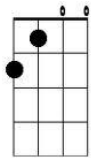

Johnny B Goode – Chuck Berry 4/4

Variation on 12 Bar Blues / Rock N Roll Chord Pattern:-

Johnny B Goode – Chuck Berry

Rock and Roll 4/4 Timing

Ukulele Chords

A Major

D Major

E Major

Guitar Chords

A Major

D Major

E Major

Intro:-

A | A | A | A

D | D | A | A

E | D | A | A

Verse 1

| A | A | A | A
Deep down Louisiana close to New Orleans

| A | A | A | A
Way back up in the woods among the evergreens

D | D | D | D
There stood a log cabin made of earth and wood

| A | A | A | A
Where lived a country boy named Johnny B. Goode

Johnny B Goode – Chuck Berry 4/4

Variation on 12 Bar Blues / Rock N Roll Chord Pattern:-

E | D | A | A
Go Johnny B. Goode

Verse 2

A | A
He used to carry his guitar in a gunny sack
| A | A
Go sit beneath the tree by the railroad track
D | D
Oh, the engineers would see him sitting in the shade
| A | A
Strumming with the rhythm that the drivers made
E | D
People passing by they would stop and say
| A | A
Oh my that little country boy could play