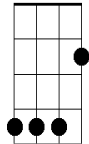

Johnny B Goode – Chuck Berry 4/4

Variation on 12 Bar Blues / Rock N Roll Chord Pattern:-

Johnny B Goode – Chuck Berry

Rock and Roll 4/4 Timing

Ukulele Chords

A Major

D Major

E Major

Guitar Chords

A Major

D Major

E Major

Intro:-

A | A | A | A

D | D | A | A

E | D | A | A

Verse 1

| A | A | A | A
Deep down Louisiana close to New Orleans

| A | A | A | A
Way back up in the woods among the evergreens

D | D | D | D
There stood a log cabin made of earth and wood

| A | A | A | A
Where lived a country boy named Johnny B. Goode

Johnny B Goode – Chuck Berry 4/4

Variation on 12 Bar Blues / Rock N Roll Chord Pattern:-

E | D | A | A
Go Johnny B. Goode

Verse 2

A | A
He used to carry his guitar in a gunny sack
| A | A
Go sit beneath the tree by the railroad track
D | D
Oh, the engineers would see him sitting in the shade
| A | A
Strumming with the rhythm that the drivers made
E | D
People passing by they would stop and say
| A | A
Oh my that little country boy could play