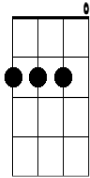

Johnny B Goode – Chuck Berry 4/4

Variation on 12 Bar Blues / Rock N Roll Chord Pattern:-

Johnny B Goode – Chuck Berry

Rock and Roll 4/4 Timing

Ukulele Chords

A Major

D Major

E Major

Guitar Chords

A Major

D Major

E Major

Intro:-

A | A | A | A

D | D | A | A

E | D | A | A

Verse 1

| A | A | A | A
Deep down Louisiana close to New Orleans

| A | A | A | A
Way back up in the woods among the evergreens

D | D | D | D
There stood a log cabin made of earth and wood

| A | A | A | A
Where lived a country boy named Johnny B. Goode

Johnny B Goode – Chuck Berry 4/4

Variation on 12 Bar Blues / Rock N Roll Chord Pattern:-

E | D | A | A
Go Johnny B. Goode

Verse 2

A | A
He used to carry his guitar in a gunny sack
| A | A
Go sit beneath the tree by the railroad track
D | D
Oh, the engineers would see him sitting in the shade
| A | A
Strumming with the rhythm that the drivers made
E | D
People passing by they would stop and say
| A | A
Oh my that little country boy could play