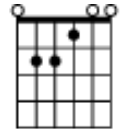

Johnny B Goode – Chuck Berry 4/4

Variation on 12 Bar Blues / Rock N Roll Chord Pattern:-

Johnny B Goode – Chuck Berry

Rock and Roll 4/4 Timing

Ukulele Chords

A Major

D Major

E Major

Guitar Chords

A Major

D Major

E Major

Intro:-

A | A | A | A

D | D | A | A

E | D | A | A

Verse 1

| A | A | A | A
Deep down Louisiana close to New Orleans

| A | A | A | A
Way back up in the woods among the evergreens

D | D | D | D
There stood a log cabin made of earth and wood

| A | A | A | A
Where lived a country boy named Johnny B. Goode

Johnny B Goode – Chuck Berry 4/4

Variation on 12 Bar Blues / Rock N Roll Chord Pattern:-

E | D | A | A
Go Johnny B. Goode

Verse 2

A | A
He used to carry his guitar in a gunny sack
| A | A
Go sit beneath the tree by the railroad track
D | D
Oh, the engineers would see him sitting in the shade
| A | A
Strumming with the rhythm that the drivers made
E | D
People passing by they would stop and say
| A | A
Oh my that little country boy could play