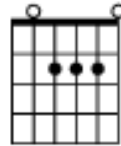

Johnny B Goode – Chuck Berry 4/4

Variation on 12 Bar Blues / Rock N Roll Chord Pattern:-

Johnny B Goode – Chuck Berry

Rock and Roll 4/4 Timing

Ukulele Chords

A Major

D Major

E Major

Guitar Chords

A Major

D Major

E Major

Intro:-

A | A | A | A

D | D | A | A

E | D | A | A

Verse 1

| A | A | A | A
Deep down Louisiana close to New Orleans

| A | A | A | A
Way back up in the woods among the evergreens

D | D | D | D
There stood a log cabin made of earth and wood

| A | A | A | A
Where lived a country boy named Johnny B. Goode

Johnny B Goode – Chuck Berry 4/4

Variation on 12 Bar Blues / Rock N Roll Chord Pattern:-

E | D | A | A
Go Johnny B. Goode

Verse 2

A | A
He used to carry his guitar in a gunny sack
| A | A
Go sit beneath the tree by the railroad track
D | D
Oh, the engineers would see him sitting in the shade
| A | A
Strumming with the rhythm that the drivers made
E | D
People passing by they would stop and say
| A | A
Oh my that little country boy could play