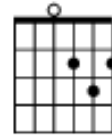

Johnny B Goode – Chuck Berry 4/4

Variation on 12 Bar Blues / Rock N Roll Chord Pattern:-

Johnny B Goode – Chuck Berry

Rock and Roll 4/4 Timing

Ukulele Chords

A Major

D Major

E Major

Guitar Chords

A Major

D Major

E Major

Intro:-

A | A | A | A

D | D | A | A

E | D | A | A

Verse 1

| A | A | A | A
Deep down Louisiana close to New Orleans

| A | A | A | A
Way back up in the woods among the evergreens

D | D | D | D
There stood a log cabin made of earth and wood

| A | A | A | A
Where lived a country boy named Johnny B. Goode

Johnny B Goode – Chuck Berry 4/4

Variation on 12 Bar Blues / Rock N Roll Chord Pattern:-

E | D | A | A
Go Johnny B. Goode

Verse 2

A | A
He used to carry his guitar in a gunny sack
| A | A
Go sit beneath the tree by the railroad track
D | D
Oh, the engineers would see him sitting in the shade
| A | A
Strumming with the rhythm that the drivers made
E | D
People passing by they would stop and say
| A | A
Oh my that little country boy could play