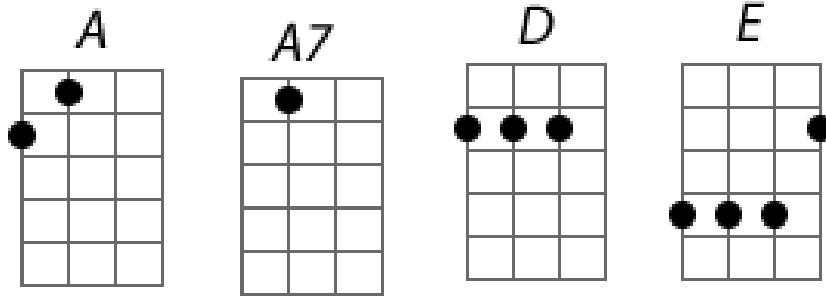

My Baby Left Me – Elvis Presley
4 /4 time – Ukulele Chords

Chord Progression for this song:

A | A | A | A7 |
D | D | E | E |
A | A |

Verse 1

A | A |
Yes, my baby left me, never said a word.
A | A7 |
Was it something I done, something that she heard?
| D | D |
My baby left me, my baby left me.
| E | E | A | A |
My baby even left me..never said a word.

My Baby Left Me – Elvis Presley
4 /4 time – Ukulele Chords

Verse 2

A | A
I stand at my window, wring my hands and cry.
| A | A7
I hate to lose that woman, hate to say goodbye.
| D | D
You know she left me, yes, she left me.
| E | E | A | A |
My baby even left me..never said a word.

Verse 3

A | A |
Baby, one of these mornings, Lord, it won't be long,
A | A7
You'll look for me and, baby, daddy he'll be gone.
| D | D
You know you left me, you know you left me.
| E | E | A | A |
My baby even left me, never said goodbye.

Verse 4

A | A |
Now, I stand at my window, wring my hands and moan.
A | A7
All I know is that the one I love is gone.
| D | D
My baby left me, my baby left me.
| E | E | A | A |
My baby even left me..never said a word.