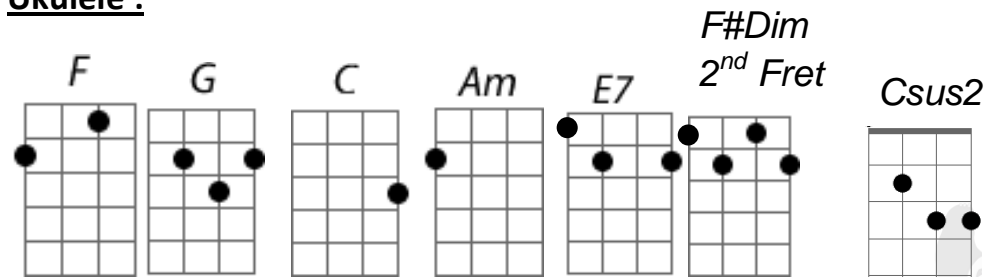

Walking in Memphis - Marc Cohn

Chords in this song:

Ukulele :

Intro: C Am |

Verse 1

F G | C Am | F G | C Am |
Put on my blue suede shoes and I boarded the plane
F G | C Am | F G | C Am |
Touched down in the land of the Delta Blues, in the middle of the pouring rain
F G | C Am | F G | C Am |
W.C. Handy, won't you look down over me?
F G | C Am | F G | C Am |
Yeah, I got a first class ticket, but I'm as blue as a boy can be... then

Chorus:-

| F G | C Am | F G | C Am |
I'm walking in Memphis, I was walking with my feet ten feet off Beale,
| F G | C Am | F G | Csus2 | C |
Walking in Memphis, but do I really feel the way I feel?

Verse 2

F G | C Am | F G | C Am |
Saw the ghost of Elvis on Union avenue,
F G | C Am | F G | C Am |
Followed him up to the gates of Graceland, then I watched him walk right through
| F G | C Am | F G | C Am |
Now, security they did not see him, they just hovered around his tomb

Walking in Memphis - Marc Cohn

F G | C Am | F(stab) (rest) | (rest) |
But there's a pretty little thing waiting for the King, down in the jungle room

Chorus

Bridge

Csus2 | C | Csus2 | C | Csus2 | C | Csus2 | C |
They've got catfish on the table, they've got gospel in the air
E7 (1 strum) | F (1 strum) | F#dim(1 strum) | G7 | (pause)
And Reverend Green be glad to see you when you haven't got a prayer
|(rest) |(rest) | F G | C Am | F G | C Am
But boy you got a prayer in Memphis