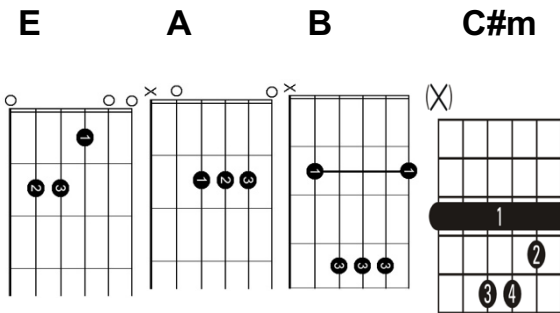

I'm Gonna Be (500 Miles) – The Proclaimers

Ukulele Chords

Guitar Chords

Intro

|E |E |E |E |

When I

Verse 1

|E |E |A B |E |
wake up, well I know I'm gonna be, I'm gonna be the man who wakes up next to you. When I
|E |E |A B |E |
go out, yeah I know I'm gonna be, I'm gonna be the man who goes along with you. If I
|E |E |A B |E |
get drunk, yes I know I'm gonna be, I'm gonna be the man who gets drunk next to you. And if I
|E |E |A B |E |
haver, yeah I know I'm gonna be, I'm gonna be the man who's havoring to you. But

Chorus

|E |E |A |B |E |E |
I would walk 500 miles And I would walk 500 more, just to be the man who walked 1,000
|A |B |
miles to fall down at your door. When I'm

Verse 2

|E |E |A B |E |
working yes I know I'm gonna be, I'm gonna be the man who's working hard for you, And when the
|E |E |A B |E |
money comes in for the work I'll do, I'll pass almost every penny on to you When I
|E |E |A B |E |
come home yeah I know I'm gonna be, I'm gonna be the man who comes back home to you if I
|E |E |A B |E |
grow old well I know I'm gonna be, I'm gonna be the man who's growing old with you, But

Verse 3

|E |E |A B |E |
When I'm lonely yes I know I'm gonna be, I'm gonna be the man who's lonely without you
|E |E |A B |E |
When I'm dreaming yes I know I'm gonna dream, Dream about the time when I'm with you.
|E |E |A B |
When I go out(When I go out), well I know I'm gonna be, I'm gonna be the man who goes along
|E |
With you And when I
|E |E |A B |
come home(When I come home), yes I know I'm gonna be, I'm gonna be the man who comes
|C#m |A |B |E |E |
back home with you.....I'm gonna be the man who's coming home with you