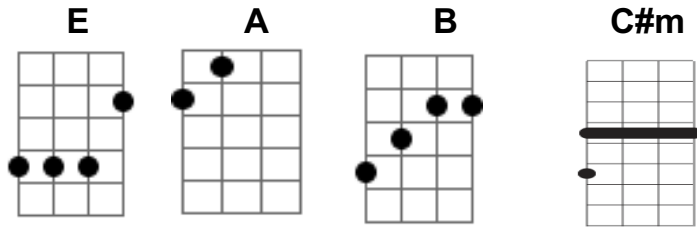

I'm Gonna Be (500 Miles) – The Proclaimers

Ukulele Chords

Guitar Chords

Intro

|E |E |E |E |

When I

Verse 1

|E |E |A B |E |
wake up, well I know I'm gonna be, I'm gonna be the man who wakes up next to you. When I
|E |E |A B |E |
go out, yeah I know I'm gonna be, I'm gonna be the man who goes along with you. If I
|E |E |A B |E |
get drunk, yes I know I'm gonna be, I'm gonna be the man who gets drunk next to you. And if I
|E |E |A B |E |
haver, yeah I know I'm gonna be, I'm gonna be the man who's havoring to you. But

Chorus

|E |E |A |B |E |E |
I would walk 500 miles And I would walk 500 more, just to be the man who walked 1,000
|A |B |
miles to fall down at your door. When I'm

Verse 2

|E |E |A B |E |
working yes I know I'm gonna be, I'm gonna be the man who's working hard for you, And when the
|E |E |A B |E |
money comes in for the work I'll do, I'll pass almost every penny on to you When I
|E |E |A B |E |
come home yeah I know I'm gonna be, I'm gonna be the man who comes back home to you if I
|E |E |A B |E |
grow old well I know I'm gonna be, I'm gonna be the man who's growing old with you, But

Verse 3

|E |E |A B |E |
When I'm lonely yes I know I'm gonna be, I'm gonna be the man who's lonely without you
|E |E |A B |E |
When I'm dreaming yes I know I'm gonna dream, Dream about the time when I'm with you.
|E |E |A B |
When I go out(When I go out), well I know I'm gonna be, I'm gonna be the man who goes along
|E |
With you And when I
|E |E |A B |
come home(When I come home), yes I know I'm gonna be, I'm gonna be the man who comes
|C#m |A |B |E |E |
back home with you.....I'm gonna be the man who's coming home with you